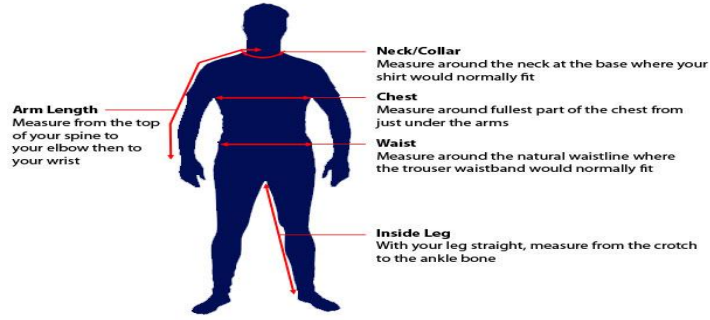

PELICAN STAGEWEAR MEN'S SIZE CHART

This size chart will help to identify the correct sizes for you

To find your correct size, simply take your measurements and use the size chart below as a guide. These measurements refer to your body's size – Stagewear clothing measurements will vary due to style and desired fit, but have been designed to fit the body size indicated on the chart. Stagewear clothing sizes will either be shown in following format; shirts, tops & WC - S, M, L, XL, 2XL, 3XL, 4XL and in jackets and suits - 36, 38, 40, 42, 44, 46, 48, 50, 52. Shoes size also listed.

Shirts Size

Collar Size	S	M	L	XL	2XL	3XL	4XL	5XL
To fit neck	14 - 14.5	15 - 15.5	16 - 16.5	17 - 17.5	18 - 18.5	19 - 19.5	20 - 20.5	21 - 21.5
To fit chest - cm	89 - 94	97 - 102	104 - 109	112 - 117	119 - 124	127 - 132	135 - 140	142 - 147
To fit chest - ins	35 - 37	38 - 40	41 - 43	44 - 46	47 - 49	50 - 52	53 - 55	56 - 58